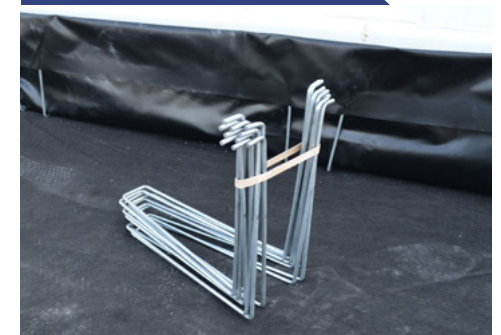

Rain Drain Filter

Aluminum Hurdle Brackets

Spill Monkey Filtration Drain

Ground Matt/Track Guard

Ground Cover

Steel Hose Bridges

Wire Brackets

»»» **IN STOCK**